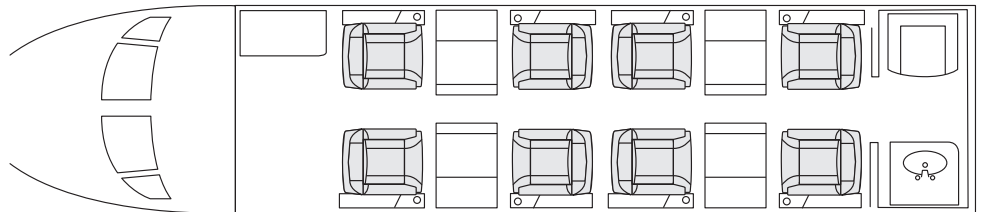

starbase jet

Let's go.

CITATION X N977AF

Cabin Specifications

- Passenger capacity8
- Interior seating length..... 22 ft
- Overall cabin length.....29.5 ft
- Cabin height..... 5.8 ft
- Cabin width 5.6 ft
- Baggage capacity72 ft³ + ski tube

Cabin Amenities

- | | | |
|----------------|------------------|-----------------------------|
| WiFi | Airshow system | Full refreshment center |
| Power outlets | Audio/visual DVD | Fully-enclosed aft lavatory |
| Telephone | Headsets | Internal baggage |
| Video monitors | Cabin speakers | Leather seating |