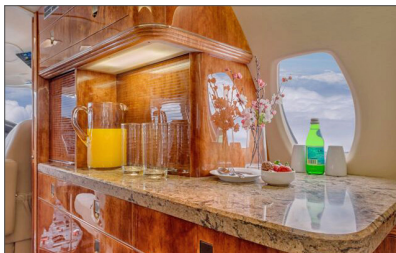

starbase jet

Let's go.

CITATION X N977AF

Cabin Specifications

- Passenger capacity8
- Interior seating length..... 22 ft
- Overall cabin length.....29.5 ft
- Cabin height..... 5.8 ft
- Cabin width 5.6 ft
- Baggage capacity72 ft³ + ski tube

Cabin Amenities

- | | | |
|----------------|------------------|-----------------------------|
| WiFi | Airshow system | Full refreshment center |
| Power outlets | Audio/visual DVD | Fully-enclosed aft lavatory |
| Telephone | Headsets | Internal baggage |
| Video monitors | Cabin speakers | Leather seating |